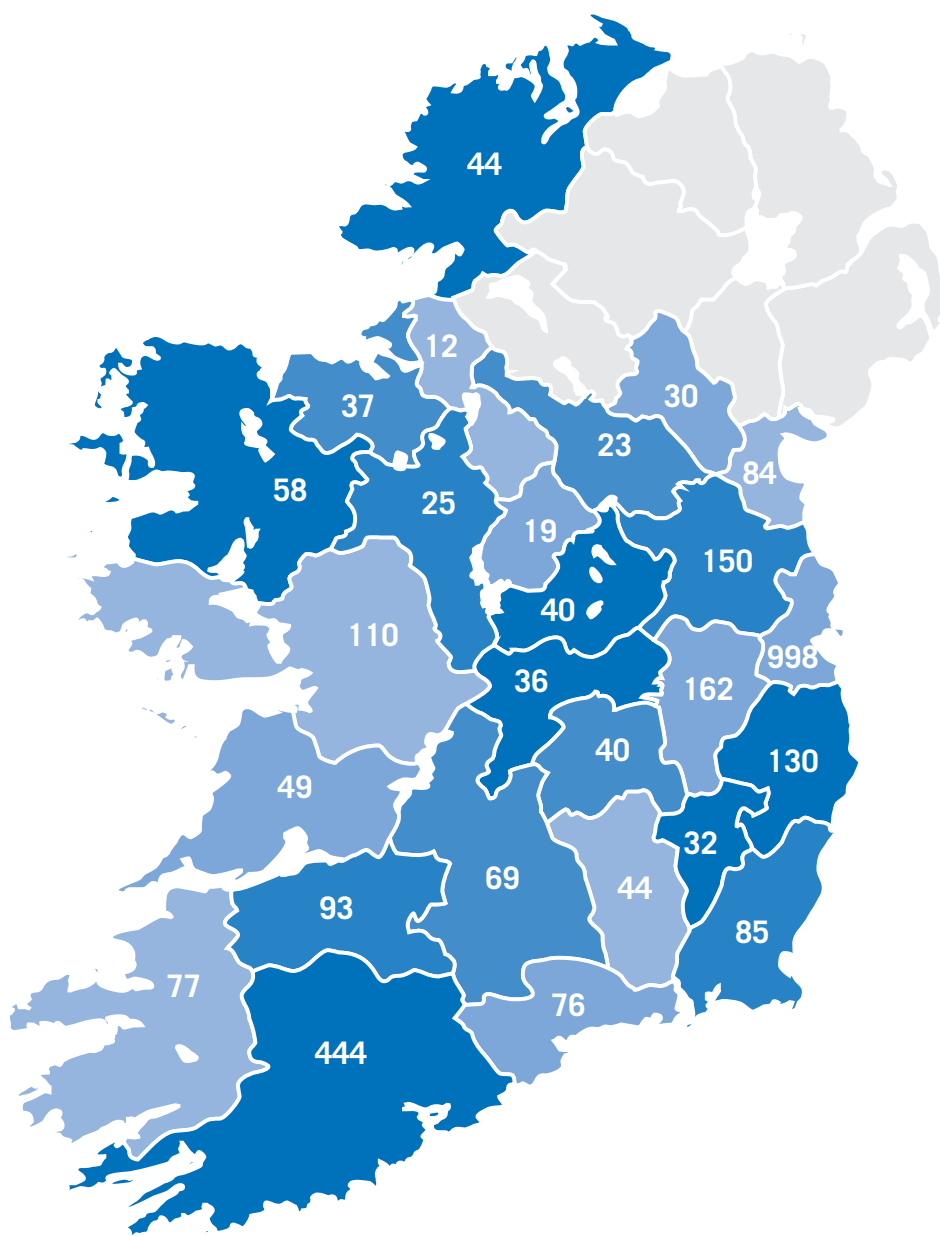

ÚDARÁS UCHTÁLA na hÉIREANN
THE ADOPTION AUTHORITY of IRELAND

Location of Registrants on the Contact Preference Register (CPR)

Registrants across Ireland

IRELAND - COUNTY	Number of Entries
CARLOW	32
CAVAN	23
CLARE	49
CORK	444
DONEGAL	44
DUBLIN	998
GALWAY	110
KERRY	77
KILDARE	162
KILKENNY	44
LAOIS	40
LEITRIM	12
LIMERICK	93
LONGFORD	19
LOUTH	84
MAYO	58
MEATH	150
MONAGHAN	30
OFFALY	36
ROSCOMMON	25
SLIGO	37
TIPPERARY	69
WATERFORD	76
WESTMEATH	40
WEXFORD	85
WICKLOW	130
GRAND TOTAL	2967