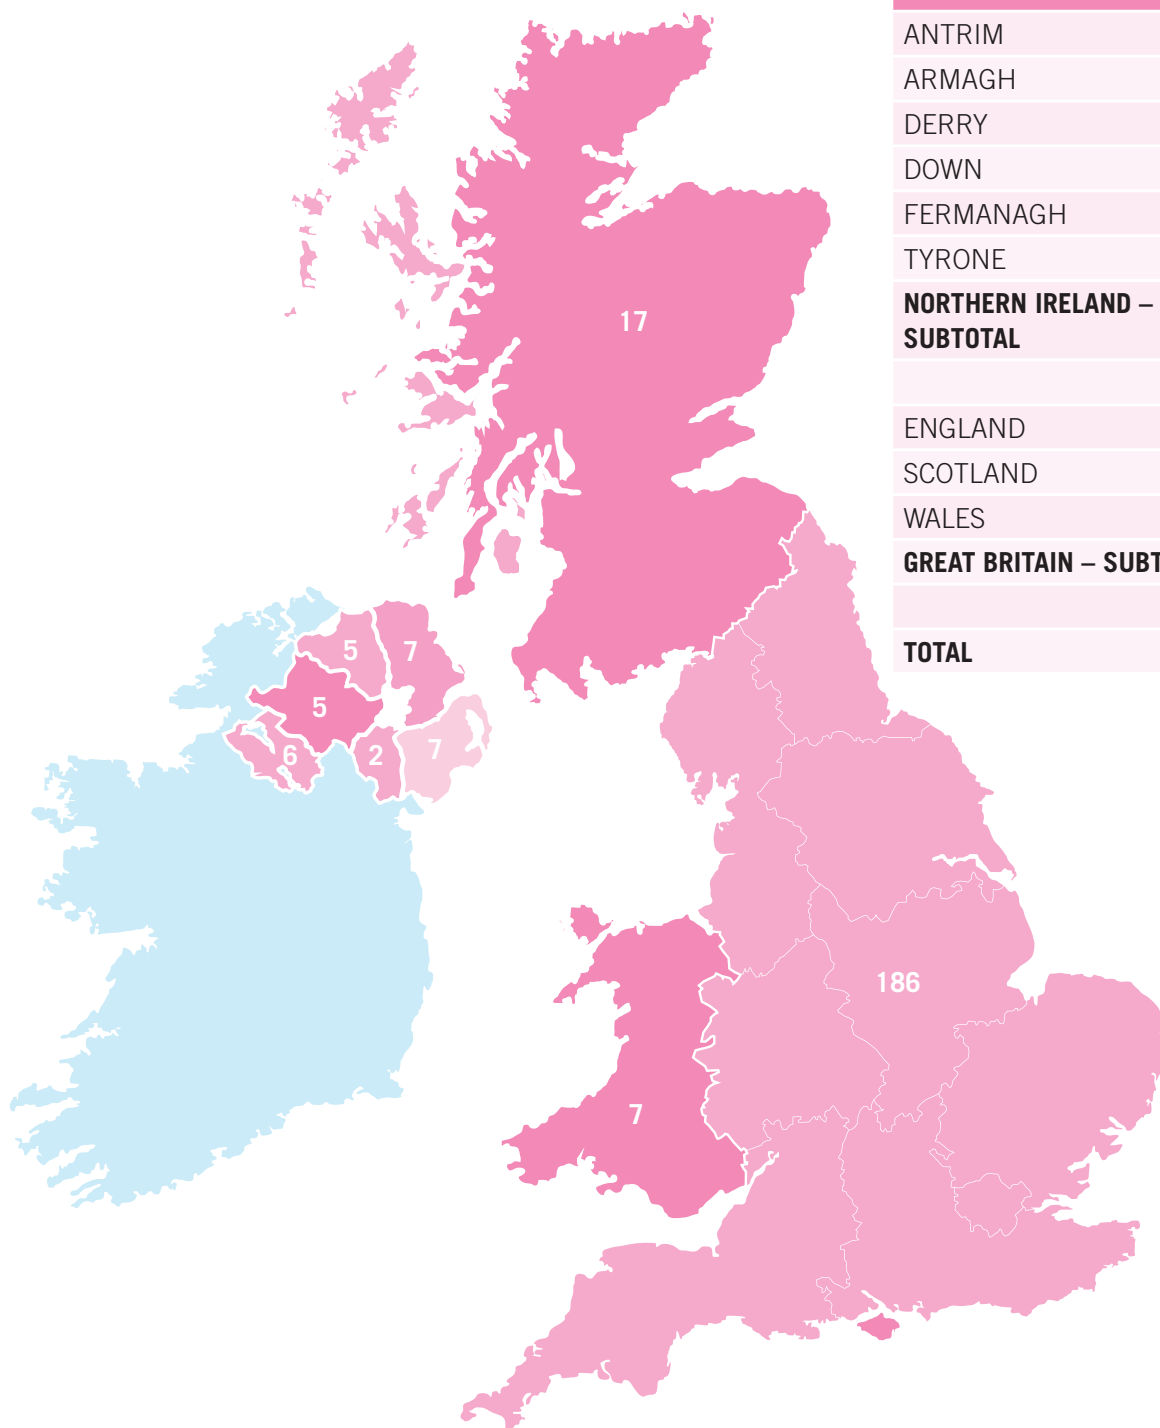

Jurisdiction	Number of Applications
NO ADDRESS PROVIDED*	5
NORWAY	3
POLAND	1
SOUTH AFRICA	1
SPAIN	6
SWEDEN	1
SWITZERLAND	4
THE NETHERLANDS	10
UNITED ARAB EMIRATES	1
UNITED STATES	105
TOTAL	242

**Applicants did not provide a postal addresses – just email addresses or nominated the addresses of close friends rather than their own*

ÚDARÁS UCHTÁLA na hÉIREANN
THE ADOPTION AUTHORITY of IRELAND

Location of Registrants on the Contact Preference Register (CPR)

Registrants across Ireland

IRELAND - COUNTY	Number of Entries
CARLOW	32
CAVAN	23
CLARE	49
CORK	444
DONEGAL	44
DUBLIN	998
GALWAY	110
KERRY	77
KILDARE	162
KILKENNY	44
LAOIS	40
LEITRIM	12
LIMERICK	93
LONGFORD	19
LOUTH	84
MAYO	58
MEATH	150
MONAGHAN	30
OFFALY	36
ROSCOMMON	25
SLIGO	37
TIPPERARY	69
WATERFORD	76
WESTMEATH	40
WEXFORD	85
WICKLOW	130
GRAND TOTAL	2967

ÚDARÁS UCHTÁLA na hÉIREANN
THE ADOPTION AUTHORITY of IRELAND

Location of Registrants on the Contact Preference Register (CPR)

Registrants across the United Kingdom

UNITED KINGDOM	Number of Entries
ANTRIM	7
ARMAGH	2
DERRY	5
DOWN	7
FERMANAGH	6
TYRONE	5
NORTHERN IRELAND – SUBTOTAL	32
ENGLAND	186
SCOTLAND	17
WALES	7
GREAT BRITAIN – SUBTOTAL	242
TOTAL	274

Jurisdiction	Number of Applications
NETHERLANDS	7
NEW ZEALAND	8
PHILIPPINES	1
SAN MARINO	1
SINGAPORE	1
SPAIN	7
SWEDEN	5
SWITZERLAND	1
THAILAND	1
UNITED ARAB EMIRATES	1
UNITED STATES	99
Grand Total	208