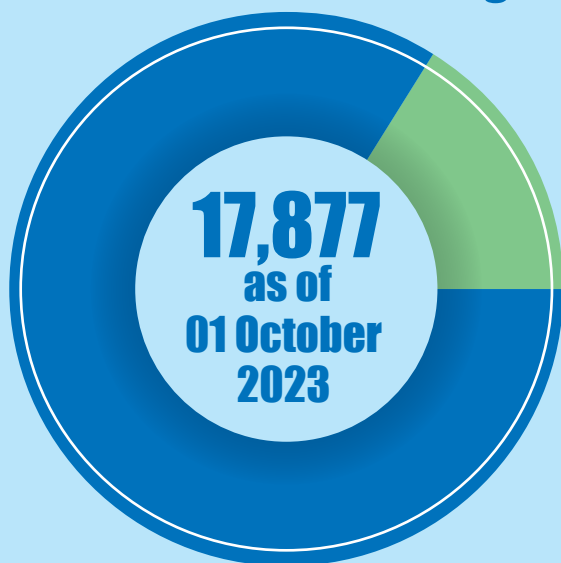

ÚDARÁS UCHTÁLA na hÉIREANN
THE ADOPTION AUTHORITY of IRELAND

BIRTH INFORMATION & TRACING

3,669 Birth Information Applications completed since 01 Oct 2022

36 Birth Information Applications still to be Processed

Contact Preference Register

3,417 Persons added to the CPR since 01 July 2022

255 Matches Made since 01 July 2022

Tracing Requests

384

Tracing Requests Received since 01 Oct 2022

254

Tracing Requests Referred to Social Worker (of which 57 are complete)