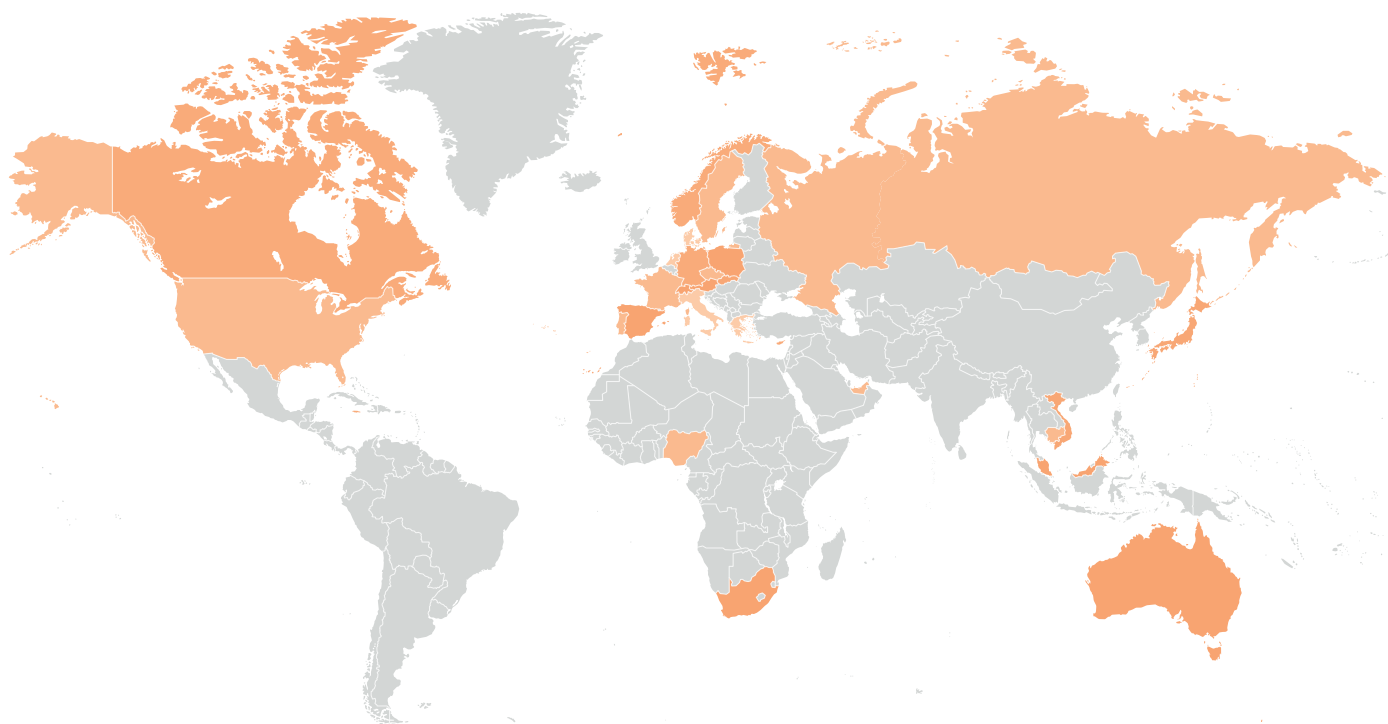

Jurisdiction	Number of Applications
NO ADDRESS PROVIDED*	5
NORWAY	3
POLAND	1
SOUTH AFRICA	1
SPAIN	6
SWEDEN	1
SWITZERLAND	4
THE NETHERLANDS	10
UNITED ARAB EMIRATES	1
UNITED STATES	105
TOTAL	242

**Applicants did not provide a postal addresses – just email addresses or nominated the addresses of close friends rather than their own*

ÚDARÁS UCHTÁLA na hÉIREANN
THE ADOPTION AUTHORITY of IRELAND

Location of Registrants on the Contact Preference Register (CPR)

Registrants across the United Kingdom

UNITED KINGDOM	Number of Entries
ANTRIM	7
ARMAGH	2
DERRY	5
DOWN	7
FERMANAGH	6
TYRONE	5
NORTHERN IRELAND – SUBTOTAL	32
ENGLAND	186
SCOTLAND	17
WALES	7
GREAT BRITAIN – SUBTOTAL	242
TOTAL	274

ÚDARÁS UCHTÁLA na hÉIREANN
THE ADOPTION AUTHORITY of IRELAND

Location of Registrants on the Contact Preference Register (CPR)

Registrants outside Ireland and the United Kingdom

Jurisdiction	Number of Applications
ANDORRA	1
AUSTRALIA	39
AUSTRIA	1
BELGIUM	1
CANADA	9
CZECH REPUBLIC	1
DENMARK	1
FRANCE	9
GERMANY	11
ICELAND	1
ITALY	1
JAPAN	1

Jurisdiction	Number of Applications
NETHERLANDS	7
NEW ZEALAND	8
PHILIPPINES	1
SAN MARINO	1
SINGAPORE	1
SPAIN	7
SWEDEN	5
SWITZERLAND	1
THAILAND	1
UNITED ARAB EMIRATES	1
UNITED STATES	99
Grand Total	208