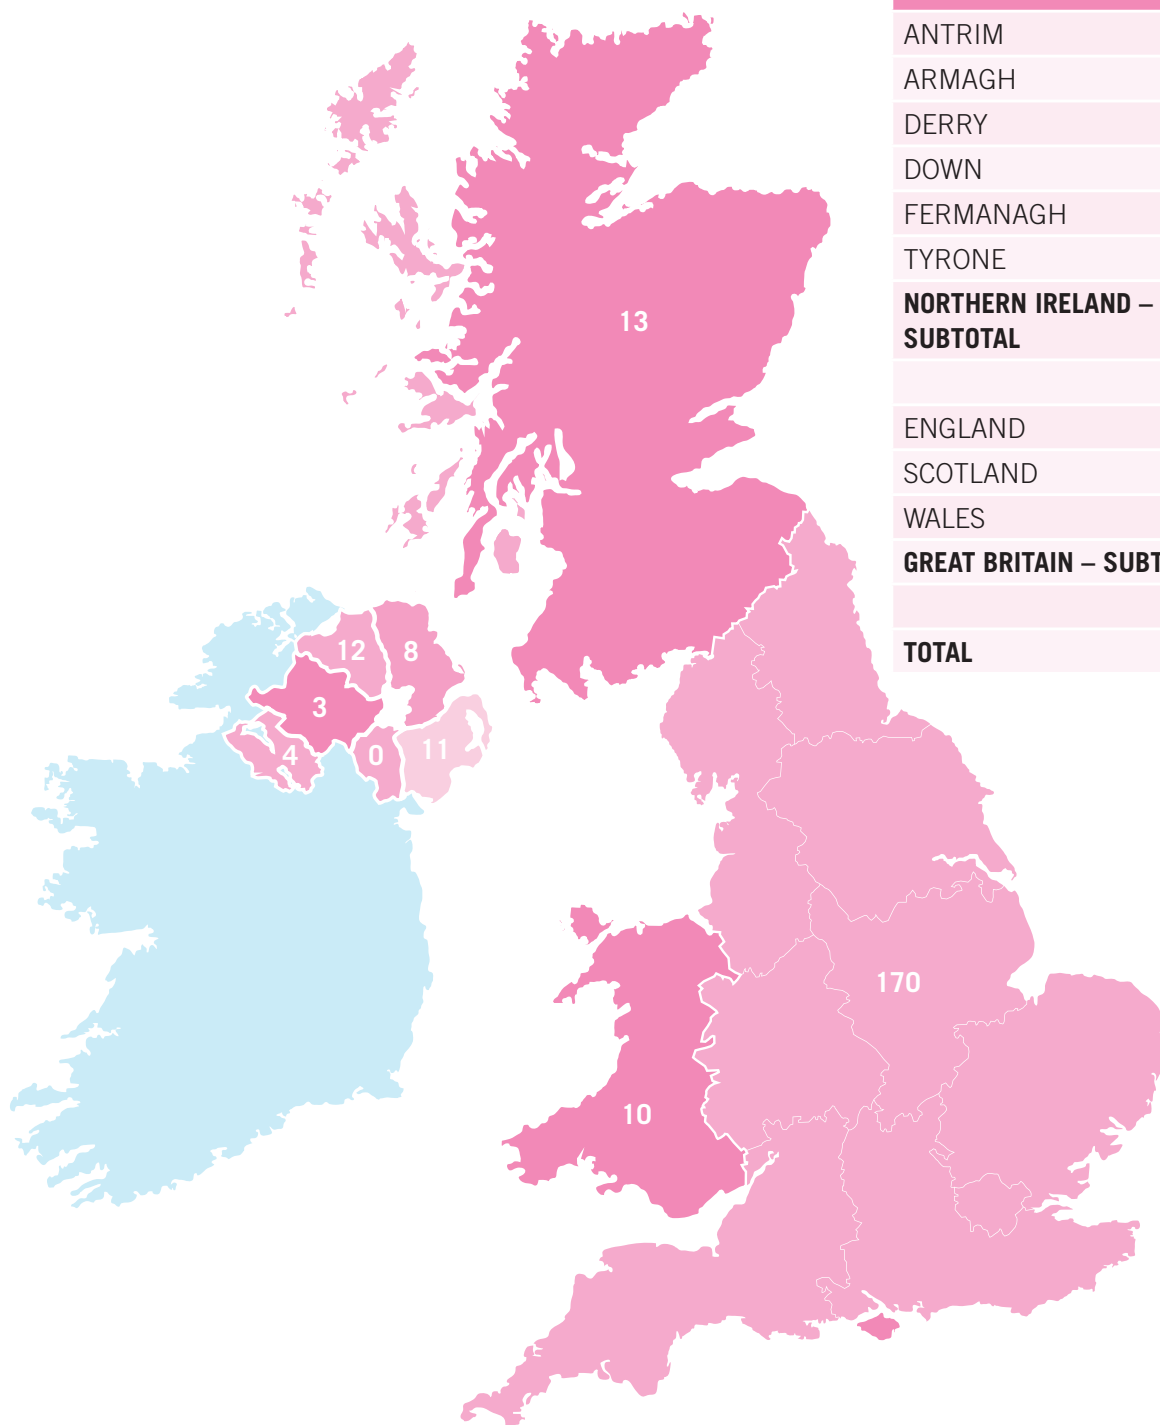

130

Tracing Requests still to be allocated to a Social Worker

ÚDARÁS UCHTÁLA na hÉIREANN
THE ADOPTION AUTHORITY of IRELAND

Location of Information Releases

Information Releases across Ireland

IRELAND - COUNTY	Number of Applications
CARLOW	34
CAVAN	32
CLARE	57
CORK	443
DONEGAL	49
DUBLIN	1095
GALWAY	131
KERRY	71
KILDARE	154
KILKENNY	48
LAOIS	47
LEITRIM	14
LIMERICK	97
LONGFORD	15
LOUTH	86
MAYO	56
MEATH	146
MONAGHAN	24
OFFALY	36
ROSCOMMON	31
SLIGO	38
TIPPERARY	66
WATERFORD	63
WESTMEATH	52
WEXFORD	94
WICKLOW	148
Grand Total	3127

ÚDARÁS UCHTÁLA na hÉIREANN
THE ADOPTION AUTHORITY of IRELAND

Location of Information Releases

Information Releases across the United Kingdom

UNITED KINGDOM	Number of Applications
ANTRIM	8
ARMAGH	0
DERRY	12
DOWN	11
FERMANAGH	4
TYRONE	3
NORTHERN IRELAND – SUBTOTAL	38
ENGLAND	170
SCOTLAND	13
WALES	10
GREAT BRITAIN – SUBTOTAL	193
TOTAL	231

Jurisdiction	Number of Applications
NO ADDRESS PROVIDED*	5
NORWAY	3
POLAND	1
SOUTH AFRICA	1
SPAIN	6
SWEDEN	1
SWITZERLAND	4
THE NETHERLANDS	10
UNITED ARAB EMIRATES	1
UNITED STATES	105
TOTAL	242

**Applicants did not provide a postal addresses – just email addresses or nominated the addresses of close friends rather than their own*

Jurisdiction	Number of Applications
NETHERLANDS	7
NEW ZEALAND	8
PHILIPPINES	1
SAN MARINO	1
SINGAPORE	1
SPAIN	7
SWEDEN	5
SWITZERLAND	1
THAILAND	1
UNITED ARAB EMIRATES	1
UNITED STATES	99
Grand Total	208