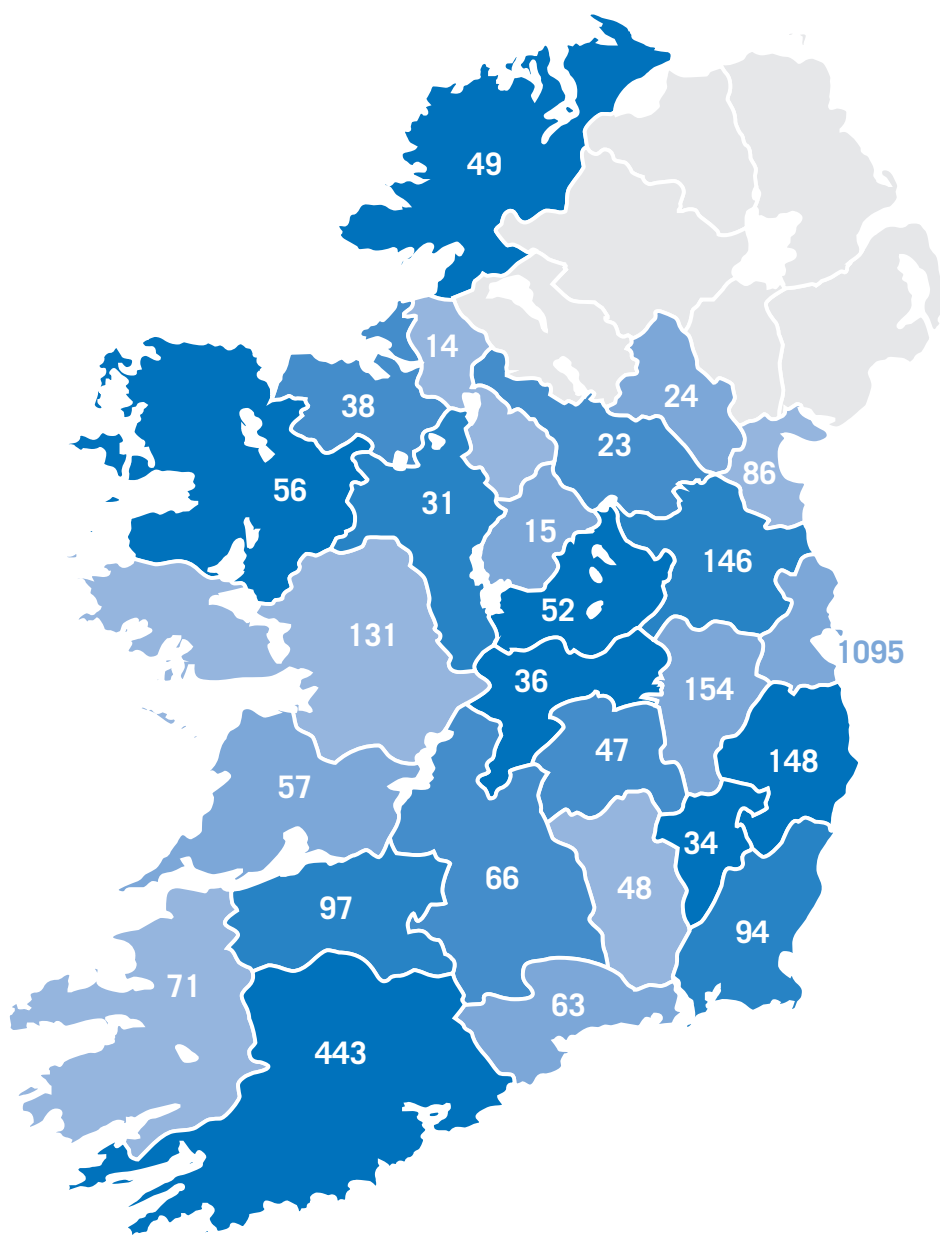

130

Tracing Requests still to be allocated to a Social Worker

ÚDARÁS UCHTÁLA na hÉIREANN
THE ADOPTION AUTHORITY of IRELAND

Location of Information Releases

Information Releases across Ireland

IRELAND - COUNTY	Number of Applications
CARLOW	34
CAVAN	32
CLARE	57
CORK	443
DONEGAL	49
DUBLIN	1095
GALWAY	131
KERRY	71
KILDARE	154
KILKENNY	48
LAOIS	47
LEITRIM	14
LIMERICK	97
LONGFORD	15
LOUTH	86
MAYO	56
MEATH	146
MONAGHAN	24
OFFALY	36
ROSCOMMON	31
SLIGO	38
TIPPERARY	66
WATERFORD	63
WESTMEATH	52
WEXFORD	94
WICKLOW	148
Grand Total	3127

ÚDARÁS UCHTÁLA na hÉIREANN
THE ADOPTION AUTHORITY of IRELAND

Location of Information Releases

Information Releases across the United Kingdom

UNITED KINGDOM	Number of Applications
ANTRIM	8
ARMAGH	0
DERRY	12
DOWN	11
FERMANAGH	4
TYRONE	3
NORTHERN IRELAND – SUBTOTAL	38
ENGLAND	170
SCOTLAND	13
WALES	10
GREAT BRITAIN – SUBTOTAL	193
TOTAL	231

Jurisdiction	Number of Applications
NO ADDRESS PROVIDED*	5
NORWAY	3
POLAND	1
SOUTH AFRICA	1
SPAIN	6
SWEDEN	1
SWITZERLAND	4
THE NETHERLANDS	10
UNITED ARAB EMIRATES	1
UNITED STATES	105
TOTAL	242

**Applicants did not provide a postal addresses – just email addresses or nominated the addresses of close friends rather than their own*

Jurisdiction	Number of Applications
NETHERLANDS	7
NEW ZEALAND	8
PHILIPPINES	1
SAN MARINO	1
SINGAPORE	1
SPAIN	7
SWEDEN	5
SWITZERLAND	1
THAILAND	1
UNITED ARAB EMIRATES	1
UNITED STATES	99
Grand Total	208