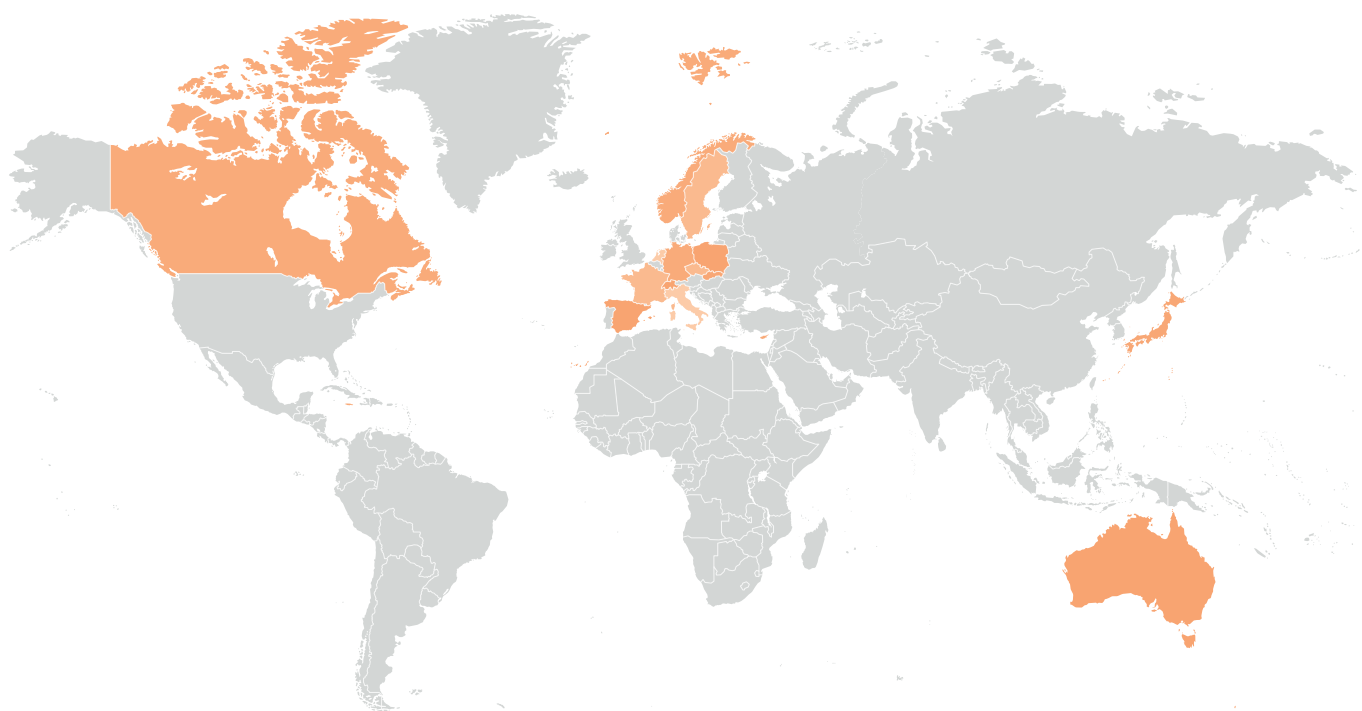

ÚDARÁS UCHTÁLA na hÉIREANN
THE ADOPTION AUTHORITY of IRELAND

Location of Information Releases

Information Releases across the United Kingdom

UNITED KINGDOM	Number of Applications
ANTRIM	8
ARMAGH	0
DERRY	12
DOWN	11
FERMANAGH	4
TYRONE	3
NORTHERN IRELAND – SUBTOTAL	38
ENGLAND	170
SCOTLAND	13
WALES	10
GREAT BRITAIN – SUBTOTAL	193
TOTAL	231

ÚDARÁS UCHTÁLA na hÉIREANN
THE ADOPTION AUTHORITY of IRELAND

Location of Information Releases

Information Releases outside the Ireland and United Kingdom

Jurisdiction	Number of Applications
AUSTRALIA	48
AUSTRIA	2
CANADA	12
CYPRUS	1
CZECH REPUBLIC	1
FRANCE	10
GERMANY	16
GREECE	1
HONG KONG SAR	1
ITALY	2
JAMACIA	1
JAPAN	2
LITHUANIA	1
NEW ZEALAND	7

Jurisdiction	Number of Applications
NO ADDRESS PROVIDED*	5
NORWAY	3
POLAND	1
SOUTH AFRICA	1
SPAIN	6
SWEDEN	1
SWITZERLAND	4
THE NETHERLANDS	10
UNITED ARAB EMIRATES	1
UNITED STATES	105
TOTAL	242

**Applicants did not provide a postal addresses – just email addresses or nominated the addresses of close friends rather than their own*

Jurisdiction	Number of Applications
NETHERLANDS	7
NEW ZEALAND	8
PHILIPPINES	1
SAN MARINO	1
SINGAPORE	1
SPAIN	7
SWEDEN	5
SWITZERLAND	1
THAILAND	1
UNITED ARAB EMIRATES	1
UNITED STATES	99
Grand Total	208